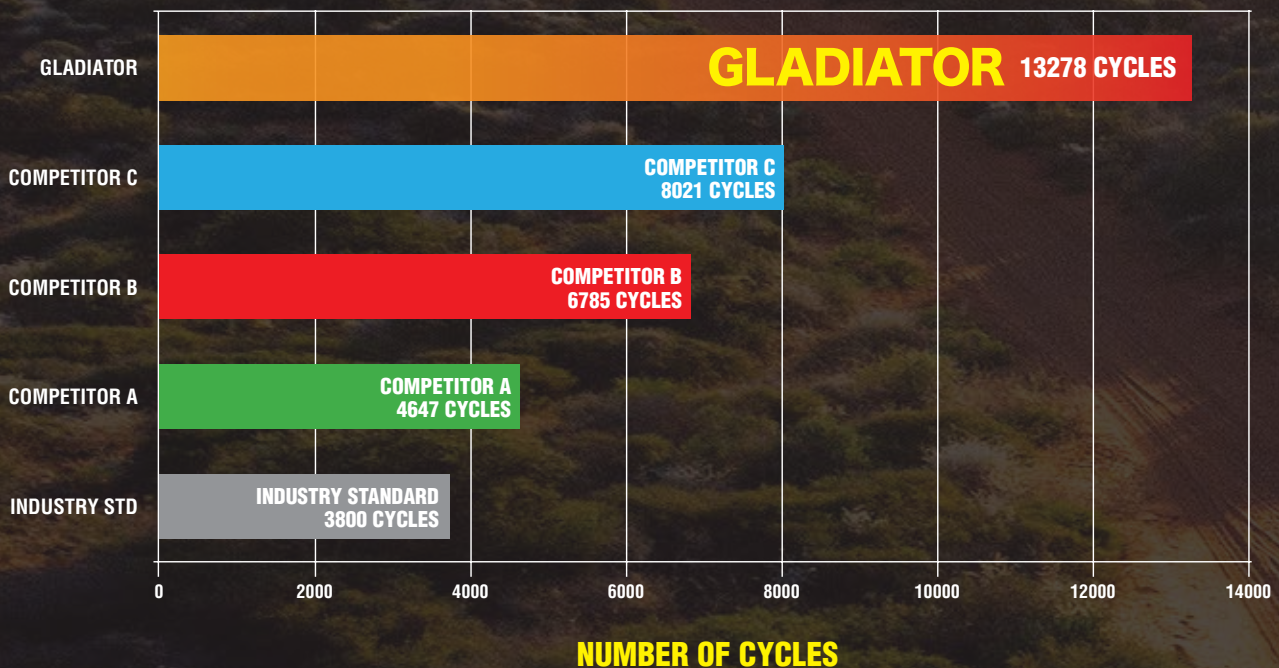

GLADIATOR THE SUPERCHARGE FLAGSHIP

The new Supercharge Gladiator Battery range is designed to endure Australia's extreme weather conditions. Gladiator is the premium battery option for those vehicles demanding superior power and durability to outwit ruggedness in the hottest or coldest weather. Gladiator is equipped with features and internal components that consistently give high performance in response to the ever-changing operating conditions without compromising long lasting durability.

Supercharge Gladiator's industry leading 48 month warranty is 20% more than its nearest top competitor. Gladiator also delivers 66% more starting cycles than its closest top competitor. Supercharge Gladiator is clearly the superior battery with its industry leading warranty and its best-in-class performance.

WHY 100% MORE STARTS*

* Against competition using Industry Test Standards

GLADIATOR

ARMED FOR MORE STARTS. BUILT TO LAST.