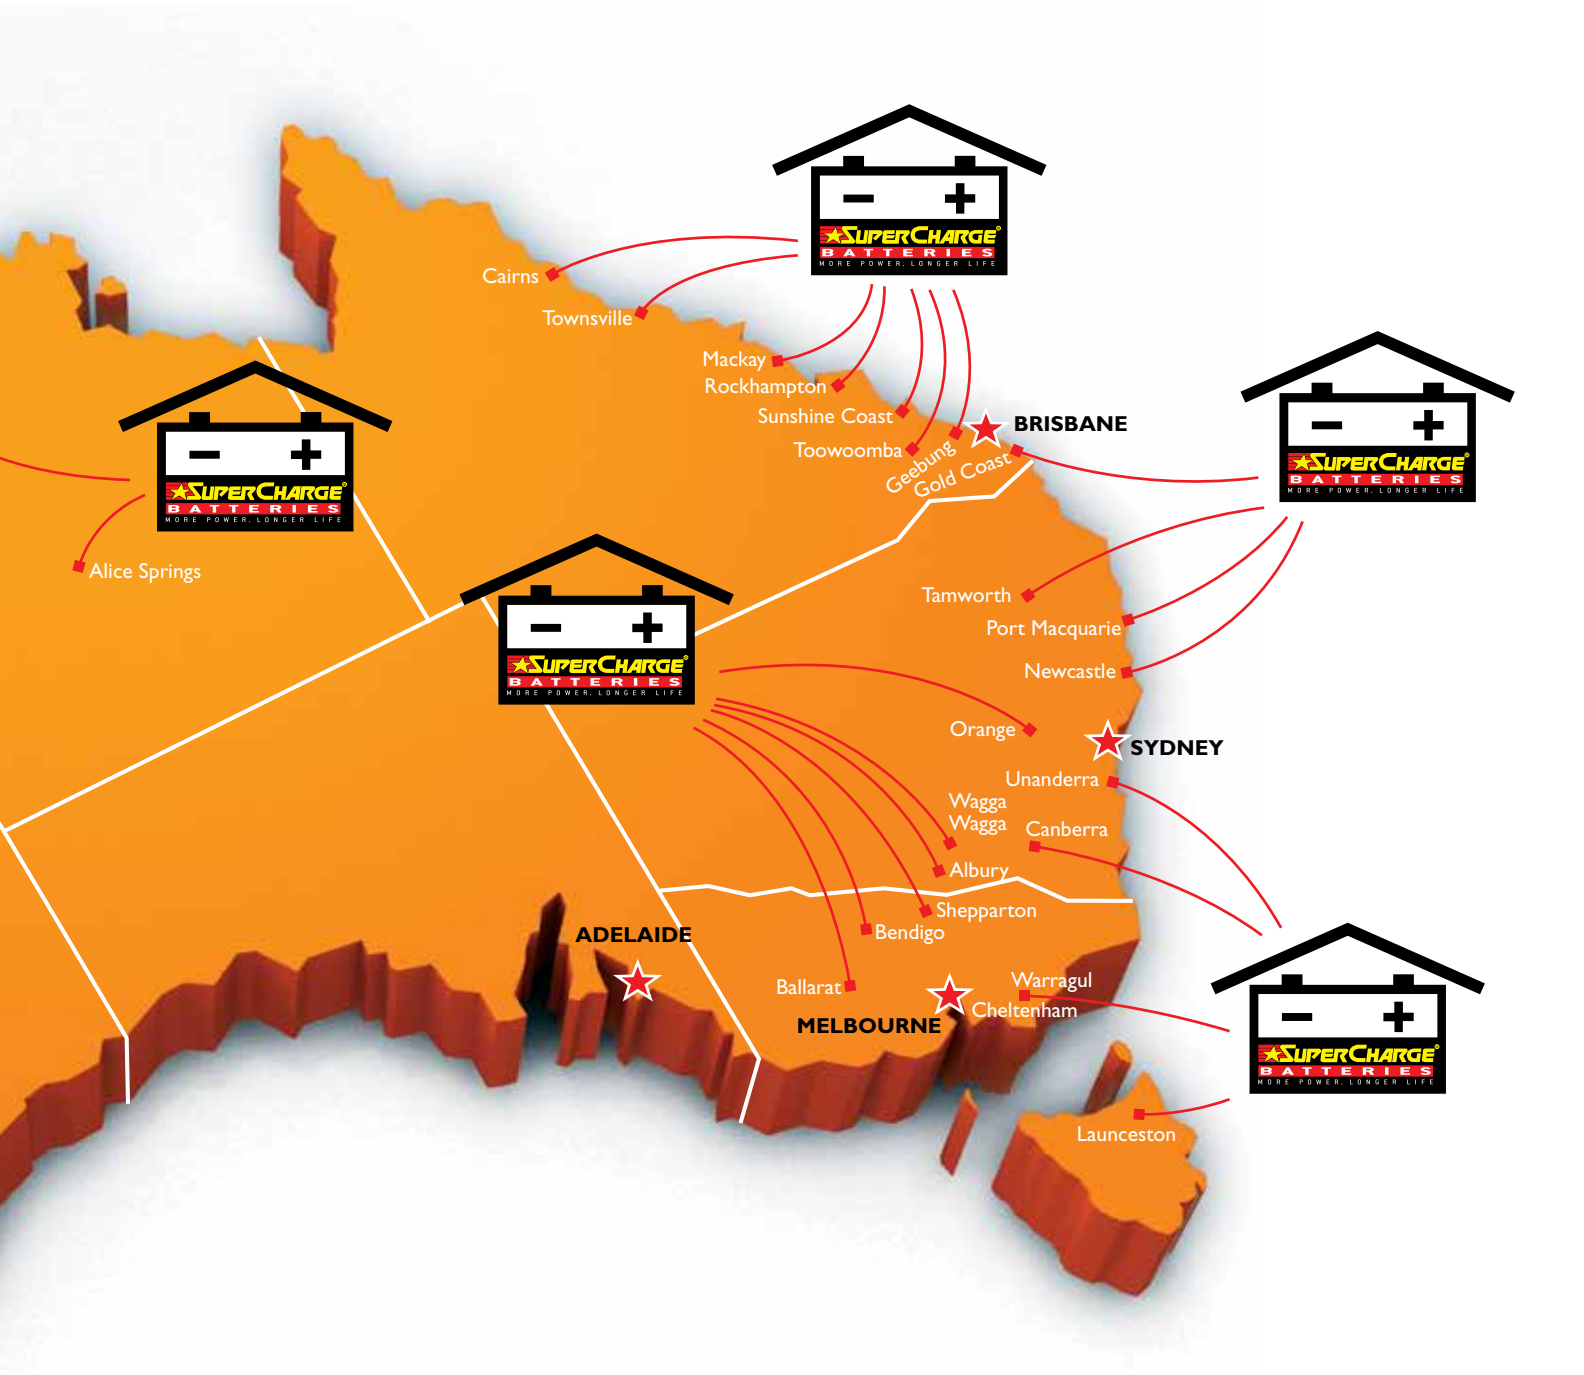

BATTERY SPECIFICATIONS

GoldPlus Maintenance Free

TYPE	NOMINAL VOLTAGE V	CCA @ [-18°C]	RC @ 25°C	20HR (Ref. AH)	OVERALL DIMENSION (mm)				WET WEIGHT (kg)	ASSEMBLY	POST TYPE	OTHER FEATURES	WARRANTY
					L	W	H	TH					
POPULAR AUTO													
MF43	12	410	60	(46)	238	138	186	212	11.0	H	DFP	CT,CV,HE,FDH,EL	40
MF50	12	650	107	(60)	237	171	182	203	14.2	D	STD	CV,FDH,HE,EL,FL	40
MF51	12	650	107	(60)	237	171	182	208	14.5	C	DFA	CV,FDH,HE,EL,FL	40
MF52	12	650	107	(60)	237	171	182	208	14.5	C	DFP	CV,FDH,HE,EL,FL	40
MF53	12	650	107	(60)	228	171	182	203	14.2	C	STD	CV,FDH,HE,FL	40
JAPANESE AUTOMOTIVE													
MF40B20	12	390	63	(40)	196	128	199	219	8.3	D	PT	CV,FDH,HE	40
MF40B20L	12	390	63	(40)	196	128	199	219	8.3	C	PT	CV,FDH,HE	40
MF40B20ZA	12	390	63	(40)	196	128	199	219	8.3	D	STD	CV,FDH,HE	40
MF40B20ZAL	12	390	63	(40)	196	128	199	219	8.3	C	STD	CV,FDH,HE	40
MF50D20L	12	460	80	(50)	200	174	200	221	12.6	C	STD	CV,FDH,HE,FL	40
MF55B24R	12	490	75	(50)	236	128	199	219	11.7	D	PT	CV,FDH,HE	40
MF55B24L	12	490	75	(50)	236	128	199	219	11.7	C	PT	CV,FDH,HE	40
MF55B24RS	12	490	75	(50)	236	128	199	219	11.8	D	STD	CV,FDH,HE	40
MF55B24LS	12	490	75	(50)	236	128	199	219	11.8	C	STD	CV,FDH,HE	40
MF75D23R	12	630	120	(65)	233	173	201	222	15.3	D	STD	CV,FDH,HE,FL	40
MF75D23L	12	630	120	(65)	233	173	201	222	15.3	C	STD	CV,FDH,HE,FL	40
EUROPEAN AUTOMOTIVE													
MF44	12	510	70	(45)	214	175	175	175	11.3	C	STD	CV,FDH,HE,EL,FL,RT	40
MF44H	12	420	72	(45)	214	175	190	190	12.3	C	STD	CV,FDH,HE,EL,FL,RT	40
MF55	12	590	100	(55)	242	175	175	175	12.5	C	STD	CV,FDH,HE,EL,FL,RT	40
MF55R	12	590	100	(55)	242	175	175	175	12.5	D	STD	CV,FDH,HE,EL,FL,RT	40
MF55H	12	600	115	(65)	242	175	190	190	13.8	C	STD	CV,FDH,HE,EL,FL,RT	40
MF66	12	720	120	(70)	277	175	175	175	15.3	C	STD	CV,FDH,HE,EL,FL,RT	40
MF66R	12	720	120	(70)	277	175	175	175	15.3	D	STD	CV,FDH,HE,EL,FL,RT	40
MF66H	12	750	154	(80)	277	175	190	190	17.4	C	STD	CV,FDH,HE,EL,FL,RT	40
MF66HR	12	750	154	(80)	277	175	190	190	17.4	D	STD	CV,FDH,HE,EL,FL,RT	40
MF77	12	750	140	(80)	315	175	175	175	17.1	C	STD	CV,FDH,HE,EL,FL,RT	40
MF77H	12	780	160	(90)	315	175	190	190	18.5	C	STD	CV,FDH,HE,EL,FL,RT	40
MF77HRX	12	915	165	(110)	315	175	190	190	19.6	D	STD	CV,FDH,HE,EL,FL,RT	36
MF88	12	810	150	(90)	351	175	175	175	20.8	C	STD	CV,FDH,HE,EL,FL,RT	40
MF88H	12	900	160	(90)	351	175	190	190	19.9	C	STD	CV,FDH,HE,EL,FL,RT	36
US AUTOMOTIVE													
MF58	12	540	90	(50)	250	182	155	175	12.0	D	STD	CV,FDH,HE,FL	40
MF58R	12	540	90	(50)	250	182	155	175	12.0	C	STD	CV,FDH,HE,FL	40
MF65	12	780	140	(75)	286	189	172	192	17.3	D	STD	CV,FDH,HE,FL	36
MF78	12	760	120	(70)	258	171	183	183	15.7	D	ST	CT,CV,FDH,HE,FL	36
MF78-DT	12	760	120	(70)	258	171	183	204	15.8	H	DST	CT,CV,FDH,HE,FL	36
4WD, TRUCK, FARM AND INDUSTRIAL APPLICATIONS													
MF80D26R	12	720	130	(80)	259	174	202	223	17.5	D	STD	CV,FDH,HE,FL	36
MF80D26L	12	720	130	(80)	259	174	202	223	17.5	C	STD	CV,FDH,HE,FL	36
MF95D31R	12	810	175	(95)	304	174	203	224	20.6	D	STD	CV,FDH,HE,FL	36
MF95D31L	12	810	175	(95)	304	174	203	224	20.6	C	STD	CV,FDH,HE,FL	36
MF31-931	12	1000	200	(110)	330	172	215	237	24.1	H	STD	CT,CV,FDH,HE	12
MF31-930	12	1000	200	(110)	330	172	215	237	24.2	H	TS	CT,CV,FDH,HE	12
MFN94	12	900	275	(145)	508	208	177	204	34.2	E	STD	CV,HE,RPH	12
MFN100	12	815	200	(100)	405	173	211	232	24.6	D	STD	CV,HE,RPH	12
MFN100L	12	815	200	(100)	405	173	211	232	24.6	C	STD	CV,HE,RPH	12
MFUI	12	350	45	(35)	196	128	159	184	8.2	D	OLT	CV,FDH,HE	12
MFUIR	12	350	45	(35)	196	128	159	184	8.2	C	OLT	CV,FDH,HE	12