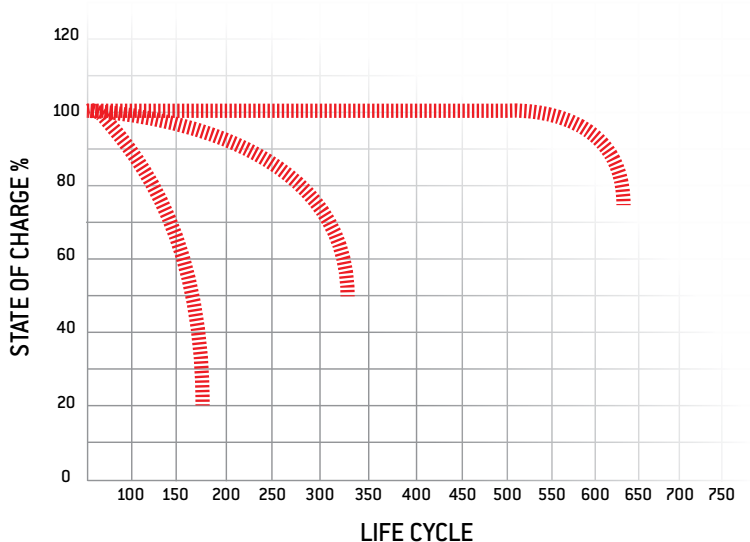

GETTING THE RIGHT DEEP CYCLE BATTERY

To determine the correct deep cycle battery size for your application:

1. Identify the Ampere Hours (AH) required for each electrical equipment. Divide the loading (watts) by the system voltage (i.e. 12 volts) then multiply by the intended time of usage.
2. Add the AH required and increase this by 30% for a safety cushion. In the example below, you need a battery that can deliver 101AH (safety cushion added to 77.5 total ampere hour requirement).

Equipment	Loading (in watts)		System Voltage		Usage Hours		Ampere Hours Required	
Lights	45	/	12	X	4	=	15.0	
Refrigerator	60	/	12	X	5	=	25.0	
Pump	70	/	12	X	3	=	17.5	
Radio	80	/	12	X	3	=	20.0	
Total Ampere Hours Required								77.5
Plus Safety Cushion of 30%								101 Ampere Hours

3. Select the deep cycle battery which will deliver the AH for the required time and voltage. In the sample above you'd need a deep cycle battery which has a 20AH rating of 105AH.
4. The cycle life of the deep cycle battery will depend on operating conditions such as extent of use, temperature and charging conditions. The table below illustrates the expected life cycle under test conditions.

DEPTH OF DISCHARGE LIFE CYCLE CHART

Test Condition: Cut-off Voltage Discharge
Depth 100%: 1.75 volts per cell
Temperature: 27°C
Charge: Constant voltage control
(14.4V for flooded or
14.1V for AGM-VRLA)

Note: Cycle times are different from this data when using batteries under real conditions.

1. If unsure with your computation, consult your local battery specialist or certified technician.
2. Note that connecting batteries in parallel add to the Ampere Hours, while connecting in series adds to the Voltage. In either case the energy storage capability is increased by the amount of energy each additional battery provides.