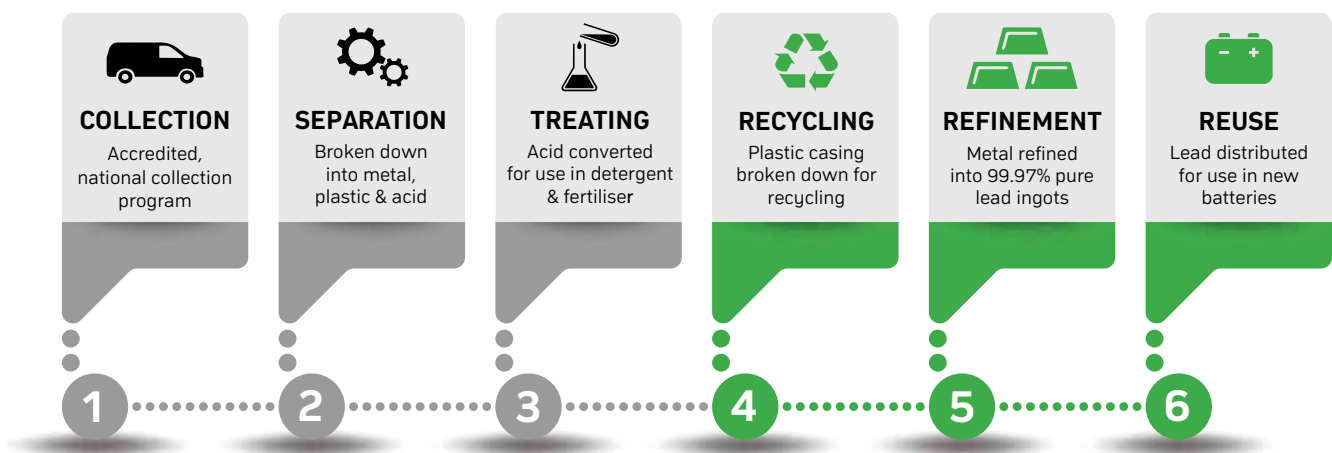

TAKING CARE OF THE ENVIRONMENT

WORLD LEADING ULAB RECYCLING

Established in 2007, our Used Lead Acid Battery (ULAB) recycling and collection program has become industry leading, providing innovative resource recovery solutions and management programs that meet the needs of businesses and the environment.

We differentiate ourselves by offering businesses an accredited, nation-wide solution for the collection, recycling and reprocessing of ULAB through our state-of-the-art recycling facility in New South Wales. Just another reason why SuperCharge Batteries is the ultimate battery solutions partner for your business.

ULAB RECYCLING PROCESS

NATIONAL COLLECTION NETWORK

We have collection agents and points across Australia. All agents and facilities are EPA compliant, insured and comply with all relevant legislation including:

- **Environmental accreditation ISO14001**
- **Waste transport and waste storage licences**
- **Public Liability, vehicle, premise and goods insurance**

WORLD CLASS RECYCLING FACILITY

Our best-of-breed lead recycling facility is located in Wagga Wagga, New South Wales. Our facility has the capacity to produce both an international standard of soft lead or alloys specially tailored to our clients requirements. The feedstock used in our operation comes from nearly 4.5 million junk batteries collected each year.

OUR ENVIRONMENT

We are committed to implementing and maintaining best environmental practice and continuously improving through review, assessment and reporting. Lead is an infinitely recyclable resource and when recycled with SuperCharge Batteries, it adds real value to sustaining our modern way of life.