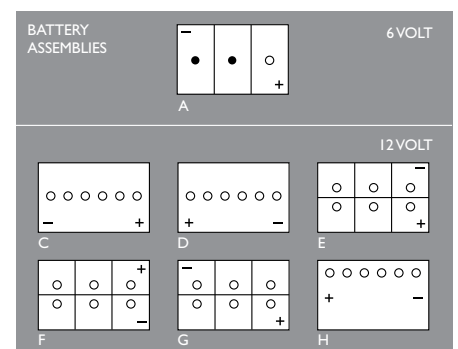

Lawn & Garden Maintainable

TYPE	VOLTS	CCA @ [-18°C]	RC @ 25°C	OVERALL DIMENSIONS (mm)				WET WEIGHT (kg)	ASSEMBLY	POST TYPE	OTHER FEATURES	WARRANTY	
				L	W	H	TH						
N05	12	250	35		184	125	160	174	6.8	C	OLT	-	12
N06	12	250	35		184	125	160	174	6.8	D	OLT	-	12

ABBREVIATIONS & BATTERY ASSEMBLIES

CT	Centered Terminals	OLT	Offset Lug Terminal
CV	Central Venting	PT	Pencil Terminal
DFA	Dual Fit Aligned Terminals	RPH	Rope Handles
DFP	Dual Fit Parallel Terminals	RT	Recessed Terminal
DST	Dual System Terminals	RTH	Retractable Handles
EL	End Ledger	ST	Side Terminal
FDH	Fold Down Handles	STD	Standard Terminal
FL	Front Ledger	TM	Twin Marine Terminal - Type M
HE	Hydrometer Eye	TS	Top Stud Terminal